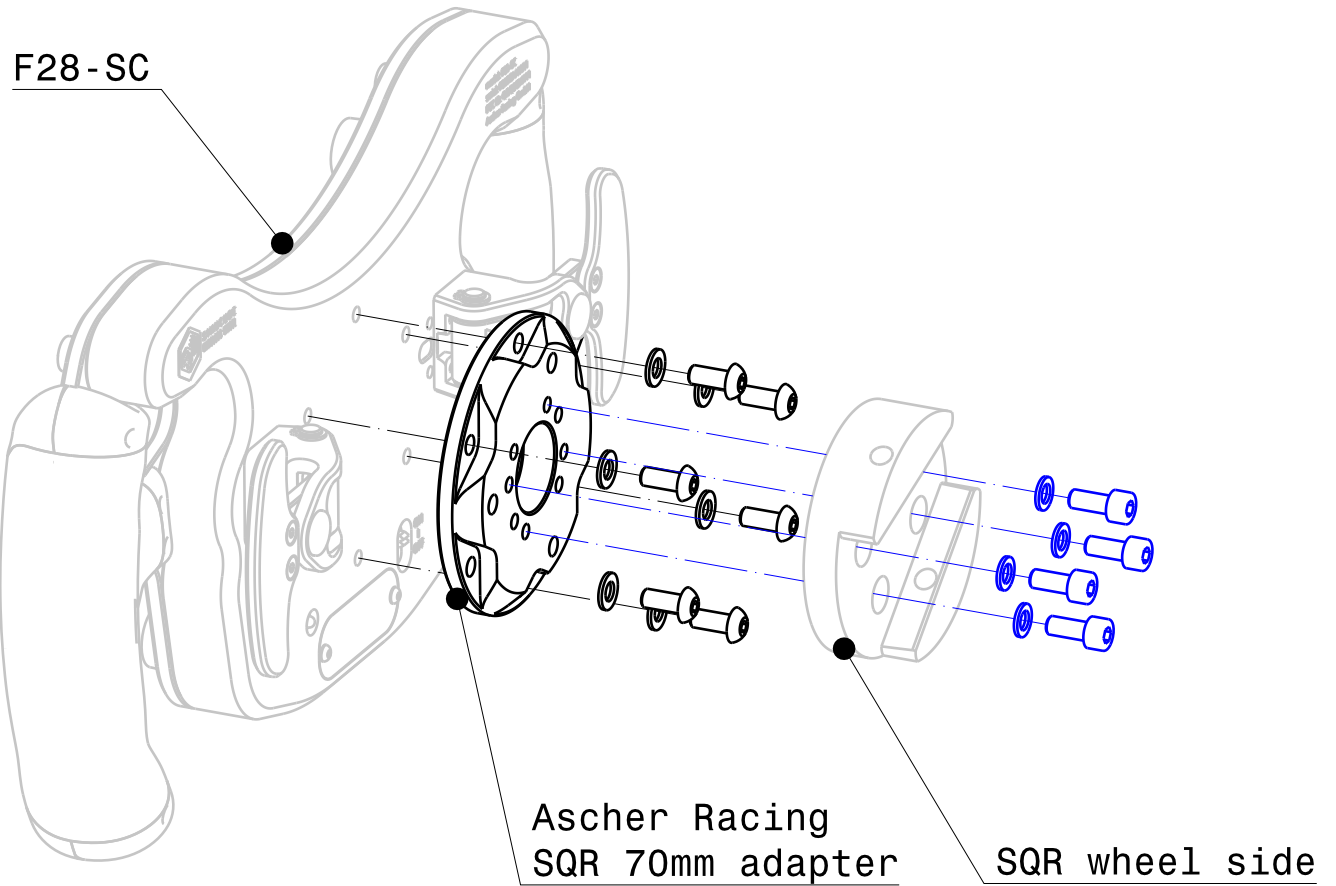

Ascher Racing SQR 70mm adapter

use case A: SQR 70mm back side mounting

use case B: Q1R to SC2 mounting